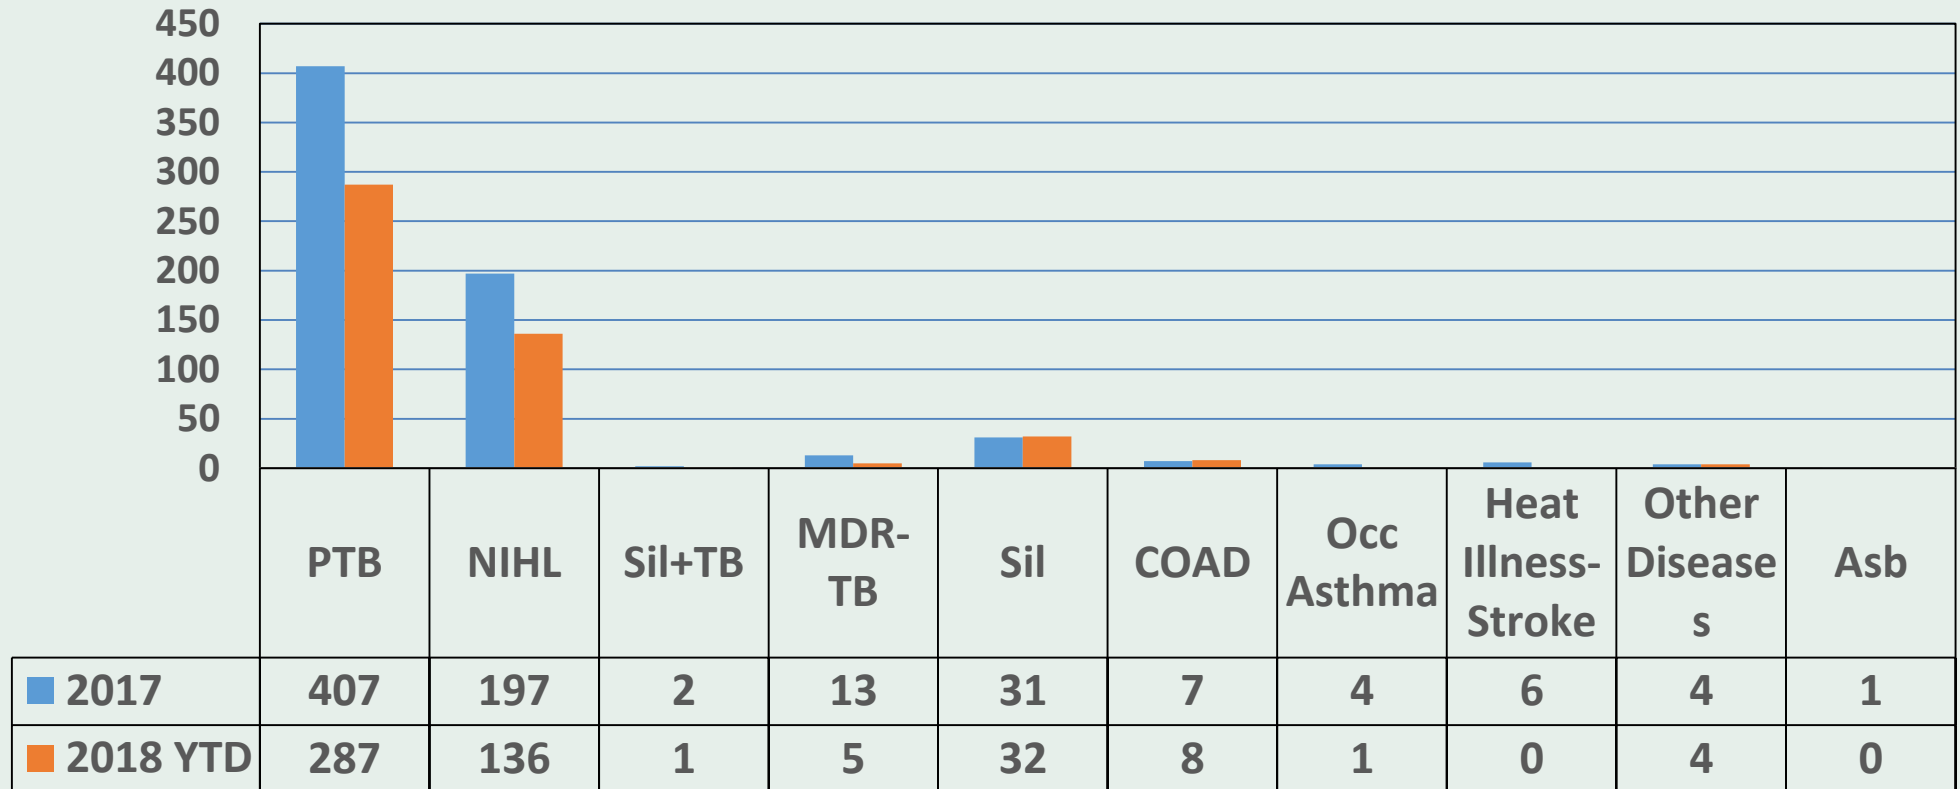

CONTENT

1. SAFETY ANALYSIS

2. HEALTH ANALYSIS

3. CONCERNS

mineral resources

Department:
Mineral Resources
REPUBLIC OF SOUTH AFRICA

SAFETY ANALYSIS - Regions

Region	Fatalities*			Injuries*		
	01/01/2017-29/10/2017	01/01/2018 - 29/10/2018	% change	01/01/2017-29/10/2017	01/01/2018 - 29/10/2018	% Change
Total	77	76	-1	2272	1969	-13
Western Cape	2	3	50	3	21	600
Northern Cape	0	2	200	87	73	-16
Free State	7	9	29	210	212	1
Eastern Cape	0	0	0	3	3	0
KwaZulu/Natal	1	1	0	13	13	0
Mpumalanga	11	8	-27	188	123	-35
Limpopo	7	10	43	172	146	-15
Gauteng	19	25	32	517	398	-23
Klerksdorp	8	6	-25	155	134	-14
Rustenburg	22	12	-45	924	846	-8

*Provisional figures

** Number of accidents in which persons died, catering for multiple fatalities.

mineral resources

Department:
Mineral Resources
REPUBLIC OF SOUTH AFRICA

SAFETY ANALYSIS - Commodities

Commodities	Fatalities*		Injuries*	
	01/01/2017- 29/10/2017	01/01/2018 - 29/10/2018	01/01/2017- 29/10/2017	01/01/2018 - 29/10/2018
Total	77	76	2272	1969
Gold	35	38	873	719
Coal	8	9	176	126
Platinum	26	9	977	857
Other	8	20	246	267

*Provisional figures

mineral resources

Department:
Mineral Resources
REPUBLIC OF SOUTH AFRICA

HEALTH ANALYSIS – Rustenburg

HEALTH INCIDENT REPORTS

mineral resources

Department:
Mineral Resources
REPUBLIC OF SOUTH AFRICA